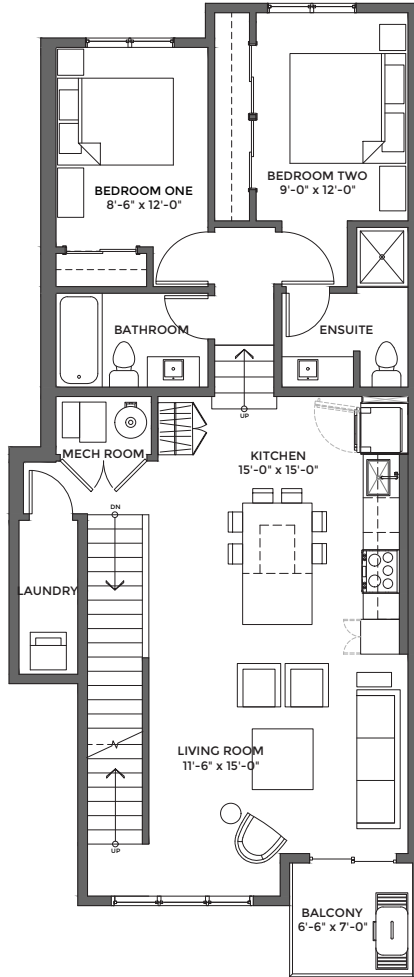

Chelsea 1

Bedrooms: 3 | Bathrooms: 3

Interior Sq.Ft.: 1622 gross

Exterior Sq.Ft.: 606

Main Floor

Upper Floor

Site Plan

Building 1

Building 2