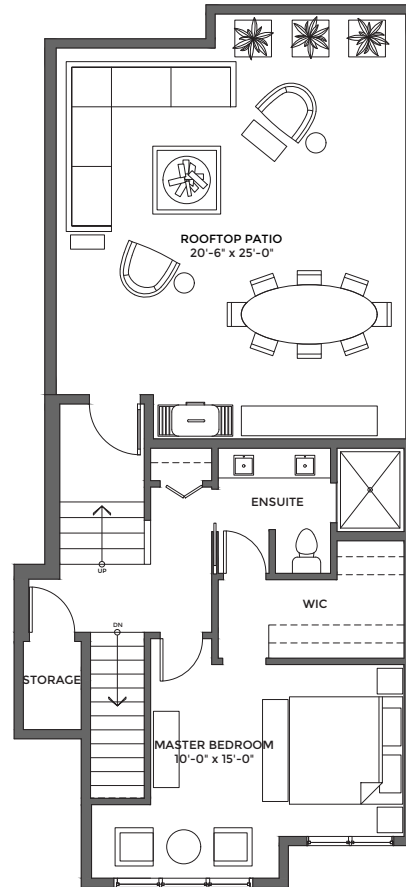

Chelsea 1

Bedrooms: 3 | Bathrooms: 3

Interior Sq.Ft.: 1622 gross

Exterior Sq.Ft.: 606

Main Floor

Upper Floor

Site Plan

Building 1

Building 2